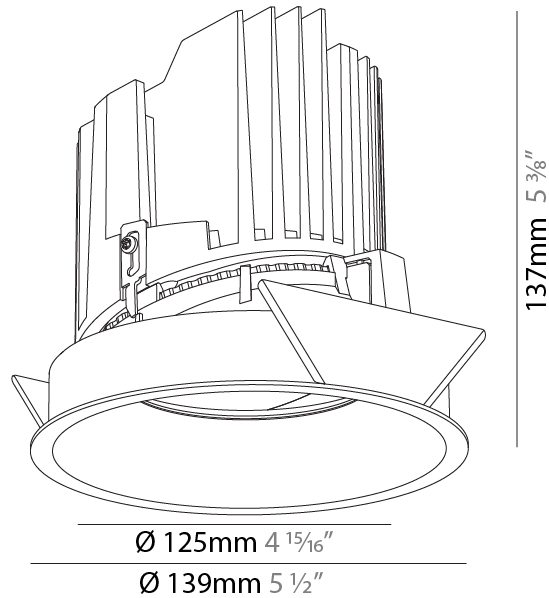

GENERAL

Series: Bioniq
Subseries: Bioniq Round Semi Adjustable
Brand: Prolicht
Division: Architectural
Mounting Type: Recessed
Mounting Location: Ceiling
Subcategory: Downlight

PHYSICAL

Shape: Round
Diameter (mm): 139
Diameter (in): 5 1/2
Height (mm): 137
Height (in): 5 3/8
Ceiling Thickness (mm): 10 / 12.5 / 15
Ceiling Thickness (in): 3/8 or 1/2 or 9/16
Min. Recessing Depth (mm): 150
Min. Recessing Depth (in): 5 7/8
Light Distribution: Adjustable / Downlight
Weight (kg): 0.856
Weight (lbs): 1.89
Fixture Finish: SSR / BKV / CWI / CRY / HAB / UFT / ITA / RUA / FTG / MYG / LOD / PUS / FRO / FUP / KIA / POP / BLS / SPG / MEY / GOH / GUM / CHC / COM / ABZ / JAG / OBR / MOS / ROR
Fixture Material: Aluminum Die Cast
Cut-out Measurements: 130mm / 5 1/8"

OPTICAL

Reflector: 20 / 40 / 60
Adjustability: Rotational 355°; Tilt 10°

RATINGS AND CERTIFICATIONS

Certified By: Certified for North American Standards
IP rating: IP20

	130mm 5 1/8"	150mm 5 7/8"	10 15mm 3/8" 9/16"	10°	355°	