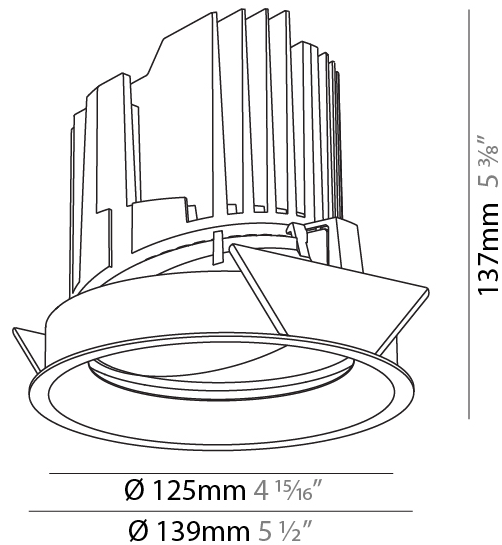

GENERAL

Series: Bioniq
 Subseries: Bioniq Round Adjustable
 Brand: Prolight
 Division: Architectural
 Mounting Type: Recessed
 Mounting Location: Ceiling
 Subcategory: Downlight

PHYSICAL

Shape: Round
 Diameter (mm): 139
 Diameter (in): 5 1/2
 Height (mm): 137
 Height (in): 5 3/8
 Ceiling Thickness (mm): 10 / 12.5 / 15
 Ceiling Thickness (in): 3/8 or 1/2 or 9/16
 Min. Recessing Depth (mm): 150
 Min. Recessing Depth (in): 5 7/8
 Light Distribution: Adjustable / Downlight
 Weight (kg): 0.836
 Weight (lbs): 1.84
 Fixture Finish: SSR / BKV / CWI / CRY / HAB / UFT / ITA / RUA / FTG / MYG / LOD / PUS / FRO / FUP / KIA / POP / BLS / SPG / MEY / GOH / GUM / CHC / COM / ABZ / JAG / OBR / MOS / ROR
 Fixture Material: Aluminum Die Cast
 Cut-out Measurements: 130mm / 5 1/8"

LED

Number of LEDs: 1
 Color Temperature (°K): 2700 / 3000 / 3500 / 4000
 Max. Delivered Lumen (lm): 2191 / 2280 / 2415 / 2164
 Nominal Lumen (lm): 2909 / 3028 / 3208 / 3273
 CRI: >90 CRI
 Efficiency (%): 63.10%
 Lamp Life (hrs): 50000

OPTICAL

Reflector°: 18 / 38
 Optic°: Lens Pack - No Lens / Linear Spread Lens / Honeycomb / Spread Lens
 Adjustability: Rotational 355°; Tilt 30°

RATINGS AND CERTIFICATIONS

Certified By: Certified for North American Standards
 IP rating: IP20
 Zaneen Group Inc. © 2024, T 1800-388-3382, F 416-247-9319, www.zaneen.com