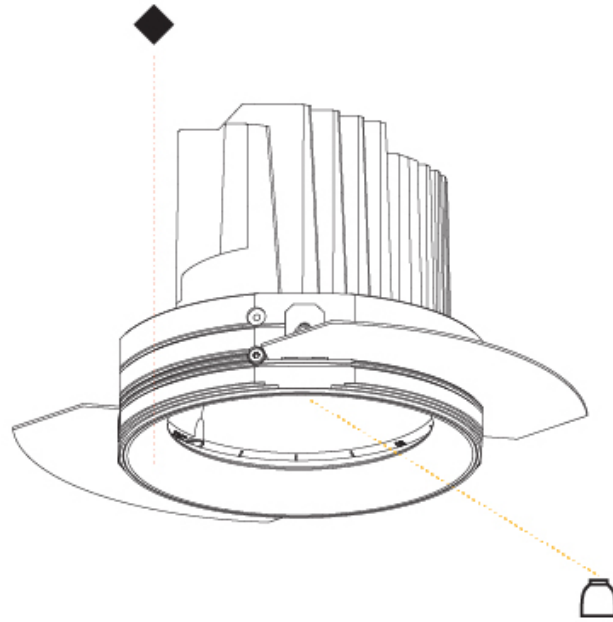

Ø 136mm 5 3/8"

BIONIQ ROUND ADJUSTABLE TRIMLESS

A35185-

PROJECT

TYPE

SPECIFIER

QUANTITY

DATE

GENERAL

Series: Bioniq
 Subseries: Bioniq Round Adjustable
 Brand: Prolight
 Division: Architectural
 Mounting Type: Recessed
 Mounting Location: Ceiling
 Subcategory: Downlight

PHYSICAL

Shape: Round
 Diameter (mm): 139
 Diameter (in): 5 1/2
 Height (mm): 137
 Height (in): 5 3/8
 Ceiling Thickness (mm): 10 / 12.5 / 15
 Ceiling Thickness (in): 3/8 or 1/2 or 9/16
 Min. Recessing Depth (mm): 150
 Min. Recessing Depth (in): 5 7/8
 Light Distribution: Adjustable / Downlight
 Weight (kg): 0.836
 Weight (lbs): 1.84
 Fixture Finish: SSR / BKV / CWI / CRY / HAB / UFT / ITA / RUA / FTG / MYG / LOD / PUS / FRO / FUP / KIA / POP / BLS / SPG / MEY / GOH / GUM / CHC / COM / ABZ / JAG / OBR / MOS / ROR
 Fixture Material: Aluminum Die Cast
 Cut-out Measurements: 130mm / 5 1/8"